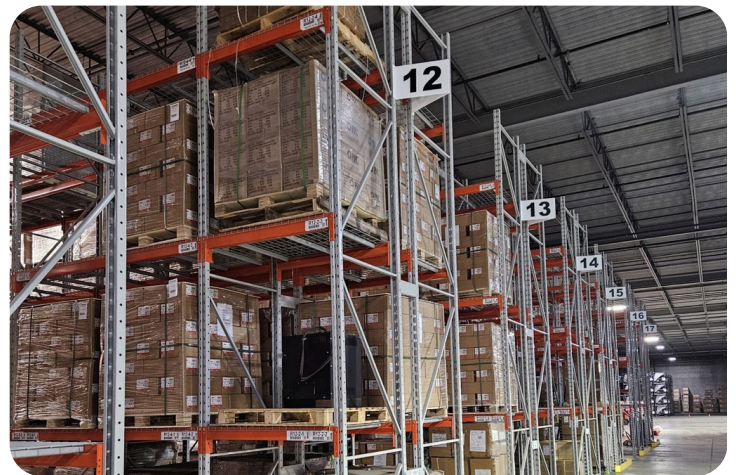

Location

- Across the street from CN
- 15km from CP
- 7.6km from Pearson International Airport

Warehouse Capabilities

- 150,000 sq ft 12 Dock
- Doors 1 Drive Up Ramp
- Door Sufferance
- Warehouse 6
- Counterbalance Forklifts 1
- Reach Truck CCTV
- Coverage Fully Fenced