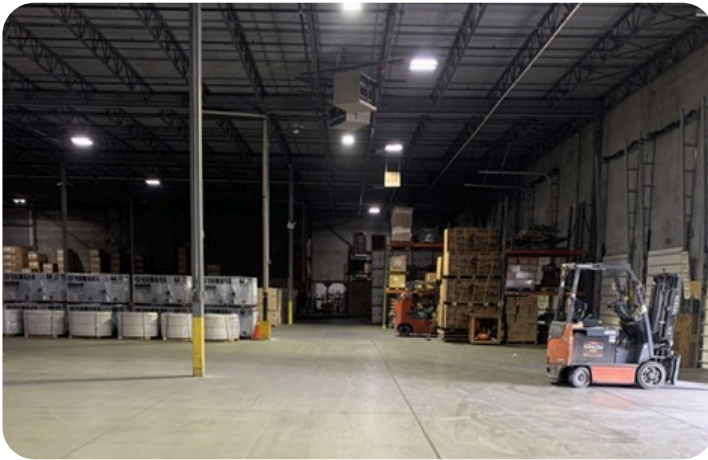

Location

- Across the street from CN
- 15km from CP
- 7.6km from Pearson International Airport

Warehouse Capabilities

- 150,000 sq ft 12 Dock
- Doors 1 Drive Up Ramp
- Door Sufferance
- Warehouse 6
- Counterbalance Forklifts 1
- Reach Truck CCTV
- Coverage Fully Fenced